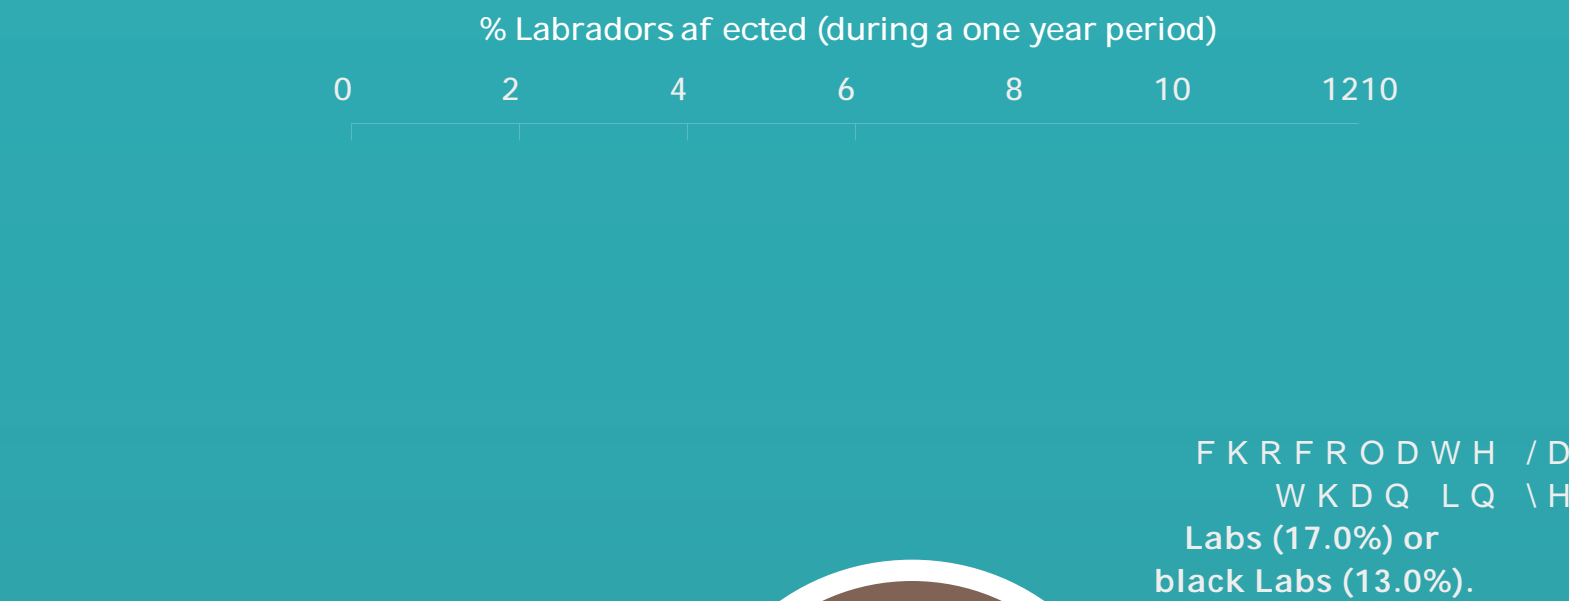

Most Common Problems Diagnosed

The risk of the remaining problems listed did not differ between chocolate Labs and non-chocolate Labs.

Owners of Labradors should be alert to problems with their dog's ears. Chocolate Labradors could be at increased risk of ear infections.

Overweight/obesity is a common issue in Labradors. Owners can help to reduce the risk of obesity through appropriate diet and exercise.

Labrador owners should be alert to joint problems, especially as their dog ages, and seek veterinary advice if concerned.

[CLICK FOR FREE ACCESS TO THE FULL STUDY](#)